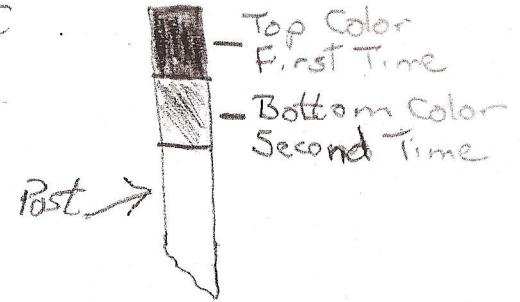

Course Colors
Are On White
Posts.

Course
Colors - Blue - Straight
Red - Left
Yellow - Right

South Western
Cross Country
Course
SR
High School.

Distance:
SR. High
3.1 miles

Stadium

BREEZEWOOD DRIVE

Car and Bus
Parking