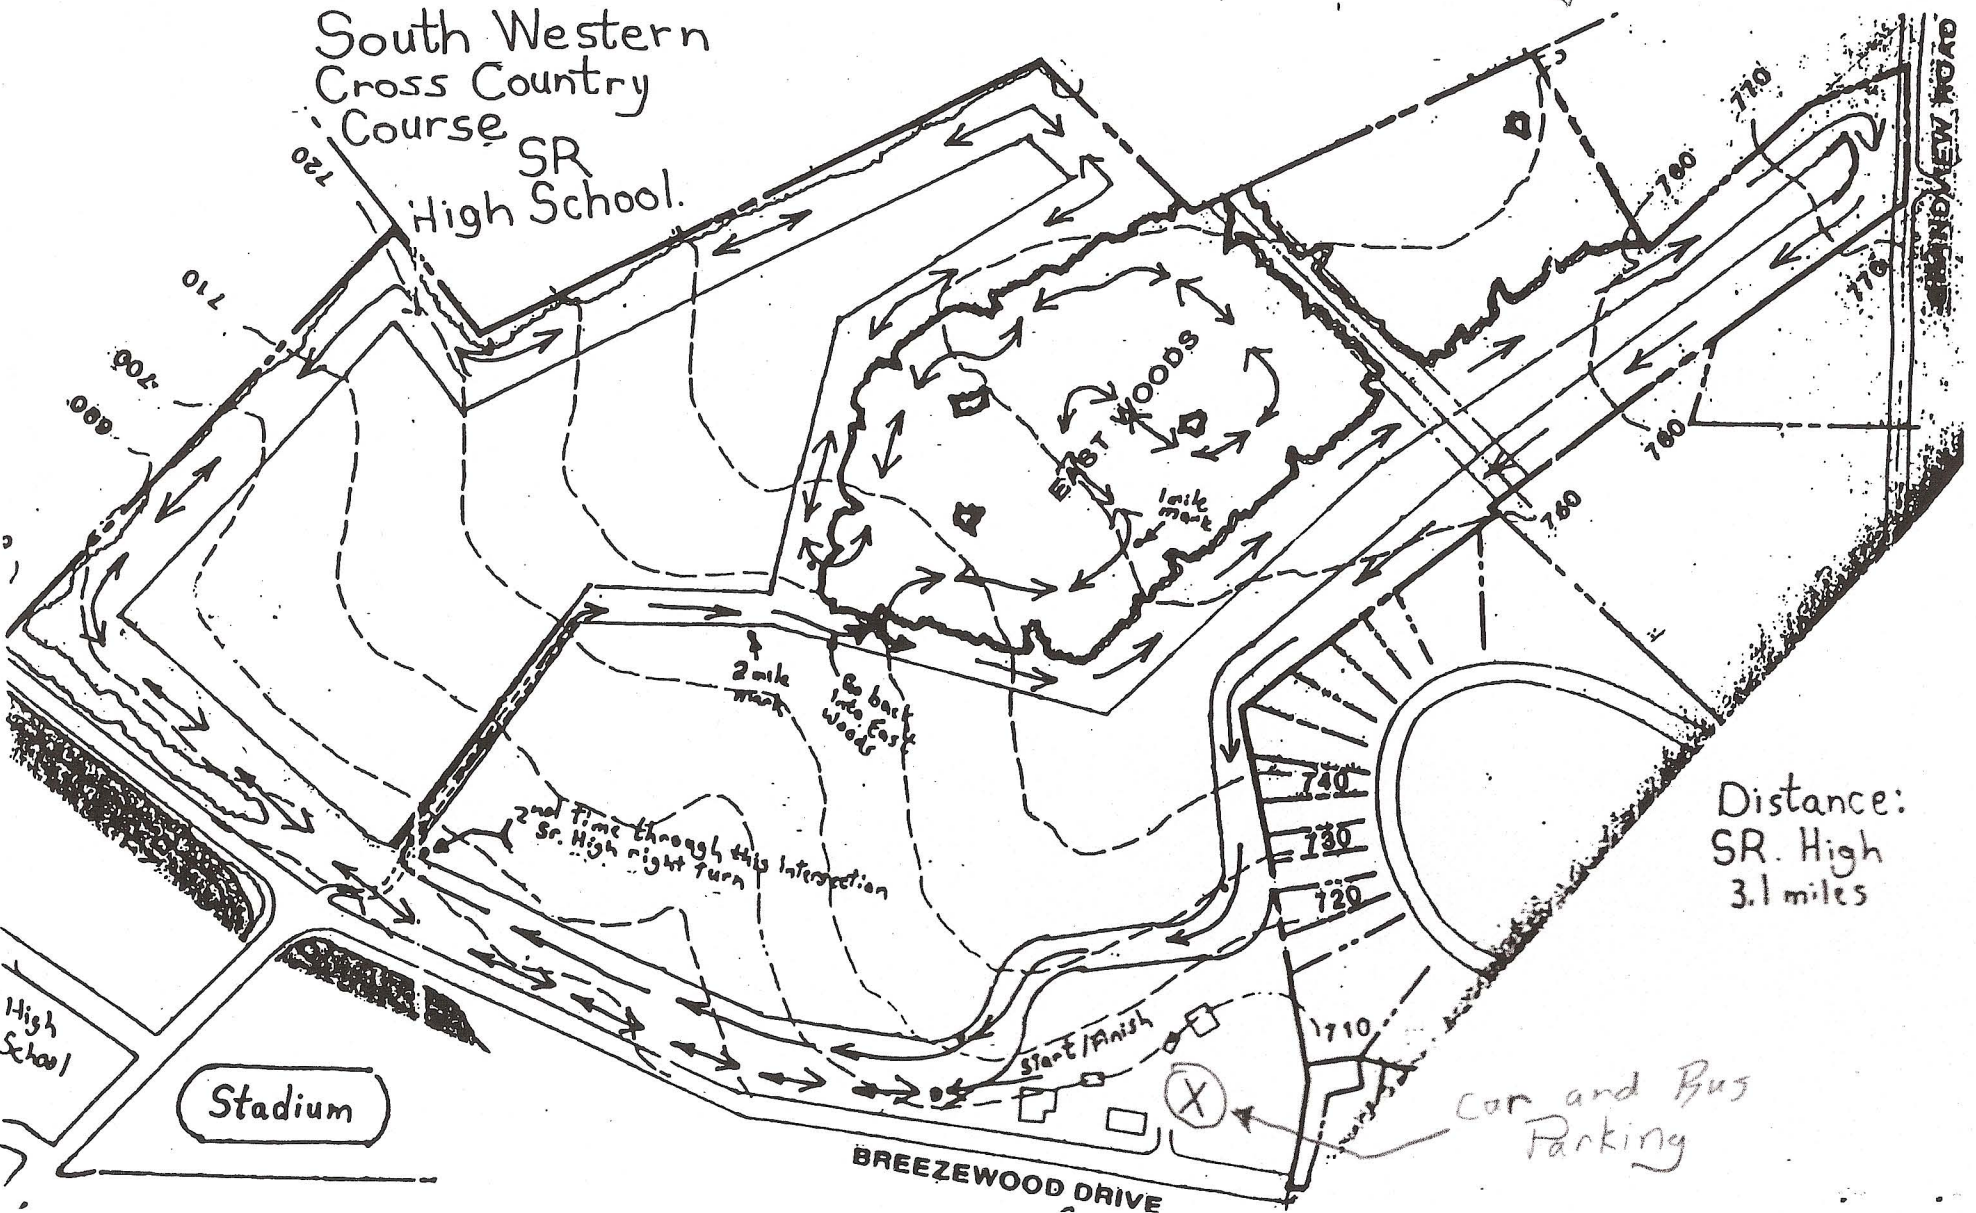

Course Colors
Are On White
Posts.

Course
Colors - Blue - Straight
Red - Left
Yellow - Right

South Western
Cross Country
Course
SR
High School.

Distance:
SR. High
3.1 miles

Stadium

BREEZEWOOD DRIVE

Car and Bus
Parking

Start/Finish

High School